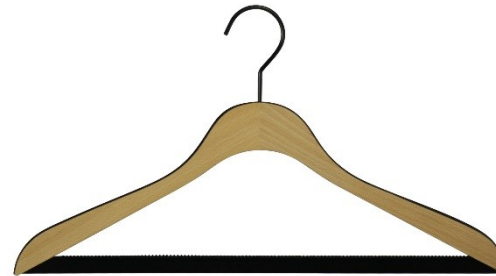

Comfort Bi-Colour 44/HRS