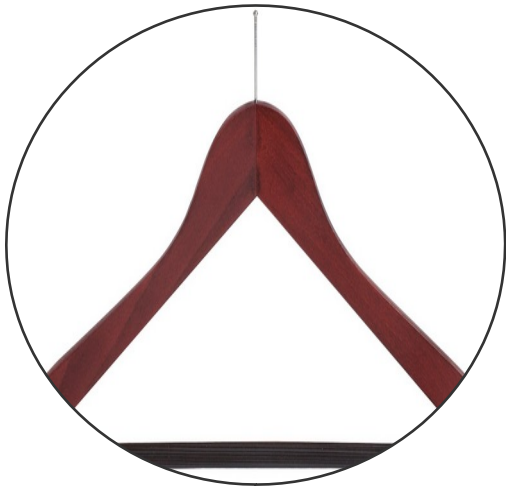

Design ideas – Hotelpin

Hangers for clever people

Hotelpin