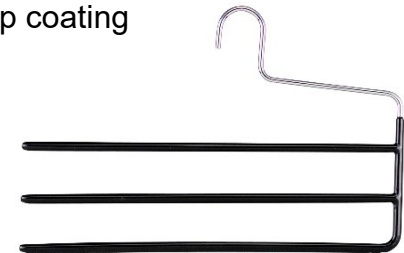

Prestige 40/G – flat formed, with non-slip coating and
shoulder support : 30mm

Silhouette 41/FRS – bodyformed,
with skirt notches and
non-slip coating

KH 35 – trouser hanger
with non-slip coating

Silhouette 41/FK – bodyformed,
with bar and 2 clips
and non-slip coating