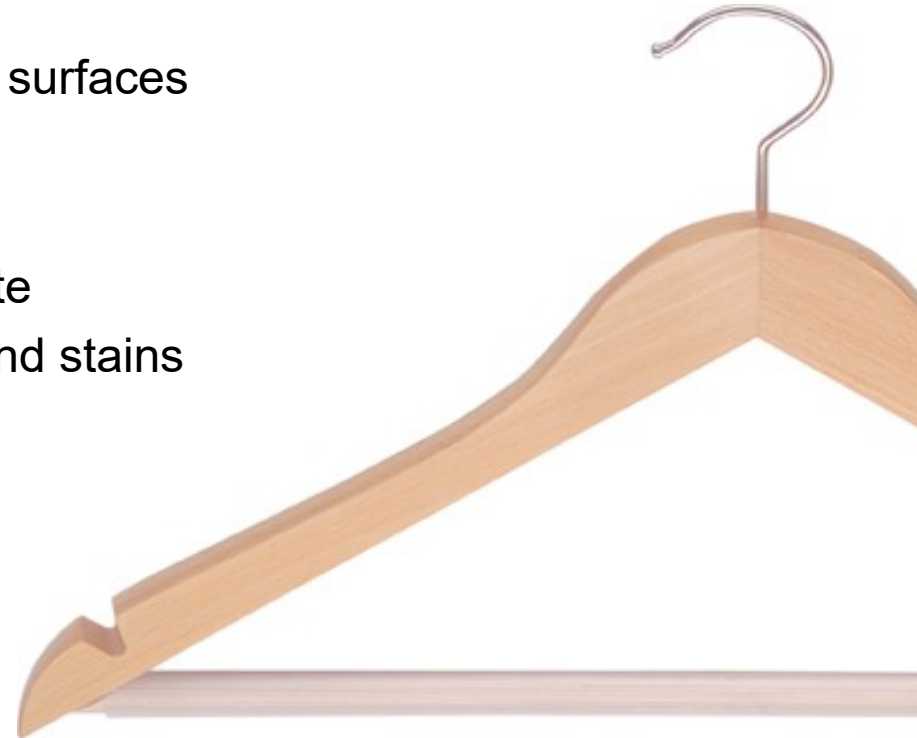

MAWA launches ground breaking innovations for metal and wooden hangers on the market: clips, rotating hooks, anti-slip coating. This is MAWA – the Original.

Details make the difference

Wooden Hangers:

- Solid wood hangers with extra smooth surfaces
- Hook fully rotatable and stable
- Trousers bar with non-slip coating
- All wooden hangers with FSC certificate
- Water-based and eco-friendly paints and stains

ECO friendly

SKIN friendly

The mark of
responsible forestry

Details make the difference

Metal Hangers:

- Save up to 40% space
- Made of German steel
- With non-slip coating free of harming substances
- High stability and holding force
- Rotating hooks and patented clips