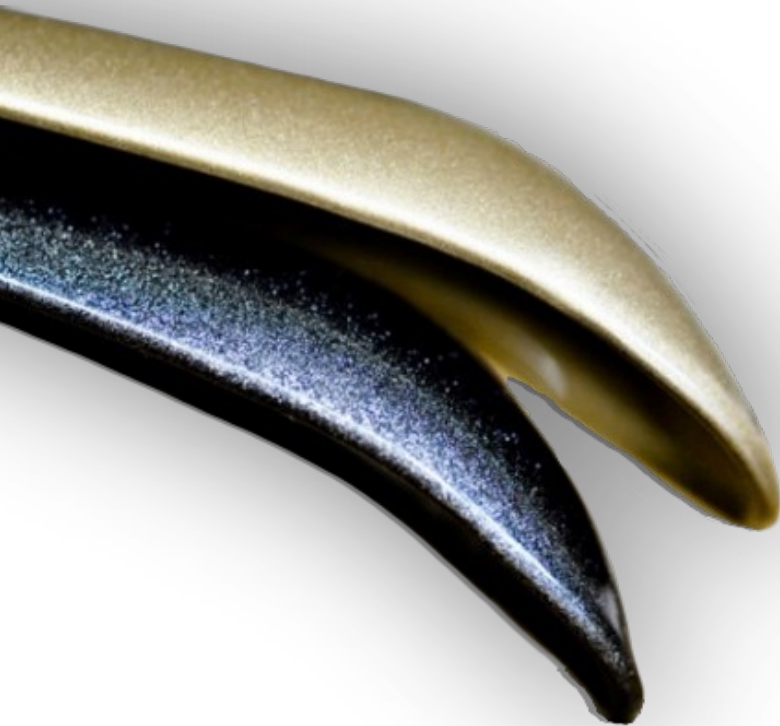

MAWA launches ground breaking innovations for metal and wooden hangers on the market: clips, rotating hooks, anti-slip coating. This is MAWA – the Original.

Details make the difference

Wooden Hangers:

- Solid wood hangers with extra smooth surfaces
- Hook fully rotatable and stable
- Trousers bar with non-slip coating
- All wooden hangers with FSC certificate
- Water-based and eco-friendly paints and stains

ECO friendly

SKIN friendly

The mark of
responsible forestry

Details make the difference

Metal Hangers:

- Save up to 40% space
- Made of German steel
- With non-slip coating free of harming substances
- High stability and holding force
- Rotating hooks and patented clips

ECO friendly

SKIN friendly

Design ideas – No 1

Hangers for clever people

MAWA Standard 42
Flat formed, lowered ends

MAWA Standard 42/RE
Flat formed, lowered ends,
with skirt notches

MAWA Standard 42 RE/S
Flat formed, lowered ends,
with bar and skirt notches